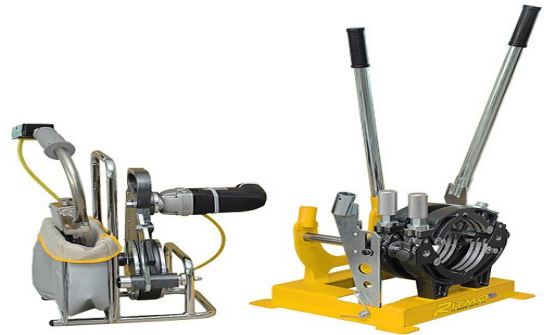

High Quality Fusion Machines and Accessories

Electrofusion Equipment

Elektra Light EF Machine

Elektra 500 EF Machine

RTC160 Scraper

Turbo Scrapers

Butt Fusion Equipment

RAM 14 1" to 4" IPS/DIPS

RAM 28 2" to 8" IPS/DIPS

Socket Fusion Equipment

RT-1-H Socket Fusion Iron

3/4" Thru 2" Kit

Socket Fusion Kits \$100 off until 7/31/20

RT-2-H Socket Fusion Iron